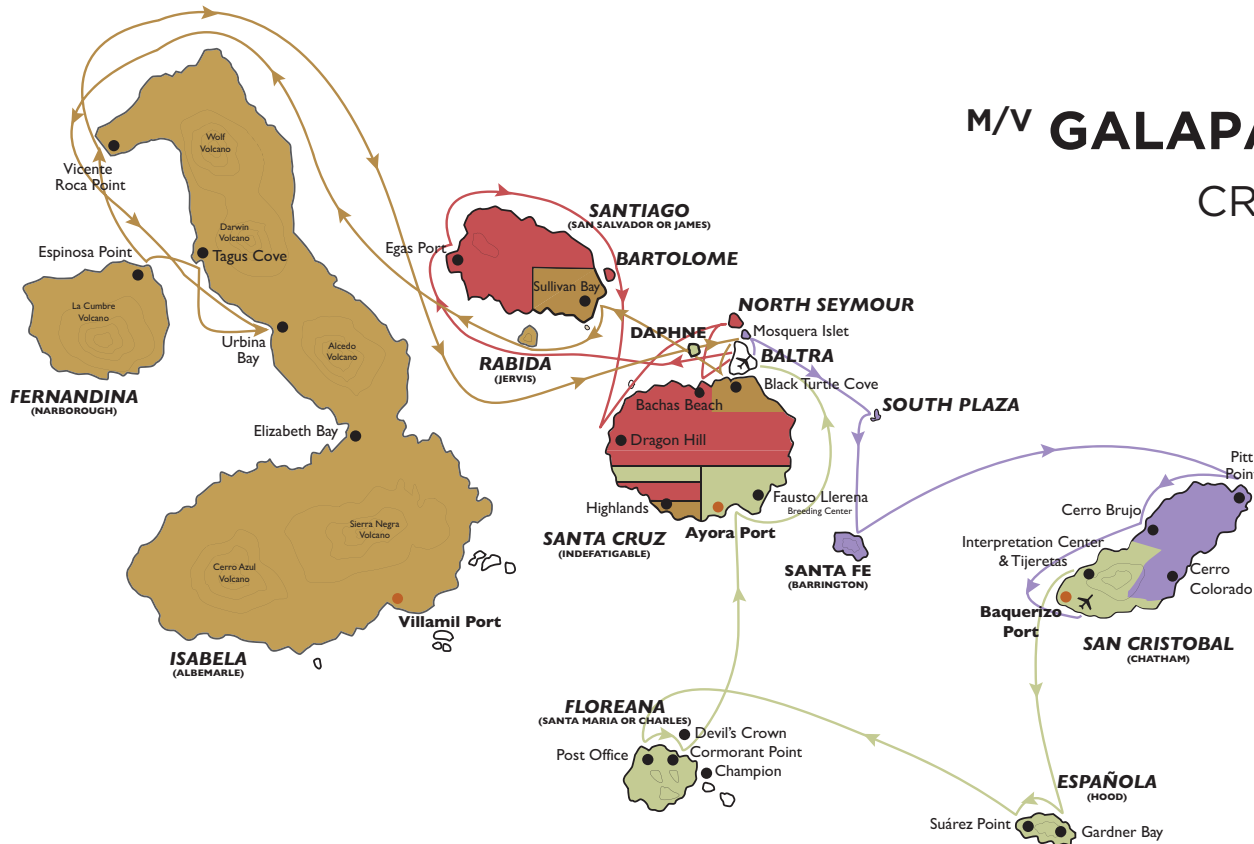

M/V GALAPAGOS LEGEND

CRUISE ITINERARIES

3, 4, 7 UP TO 14 NIGHTS
DEPARTURES:
MONDAYS & THURSDAYS

A Monday - Thursday 4 days / 3 nights

Monday:

- am. Baltra Airport
- pm. Highlands & Pit Craters (Santa Cruz)

Tuesday:

- am. Egas Port (Santiago)
- pm. Bartolome

Wednesday:

- am. Dragon Hill (Santa Cruz)
- pm. North Seymour

Thursday:

- am. Bachas (Santa Cruz)
- pm. Baltra Airport

B Thursday - Monday 5 days / 4 nights

Thursday:

- am. Baltra Airport
- pm. Black Turtle Cove (Santa Cruz)

Friday:

- am. Sullivan Bay (Santiago)
- pm. Rabida

Saturday:

- am. Urbina Bay (Isabela)
- pm. Tagus Cove (Isabela)

Sunday:

- am. Espinosa Point (Fernandina)
- pm. Vicente Roca Point (Isabela)

Thursday:

- am. San Cristobal Airport
- pm. Interpretation Center & Tijeretas (San Cristobal)

Friday:

- am. Gardner Bay, Osborn or Gardner Islets (Española)
- pm. Suarez Point (Española)

Saturday:

- am. Post Office (Floreana)
- pm. Cormorant Point, Devil's Crown or Champion (Floreana)